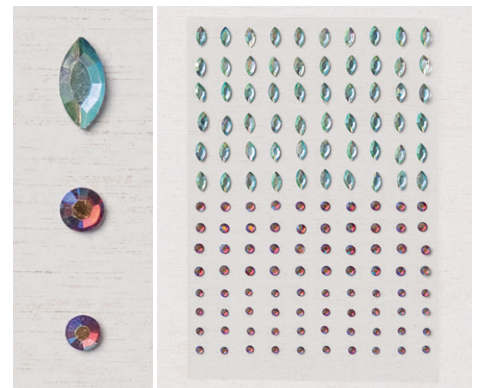

ARTWORK SHOWN AT 45%

SHOWN AT 100%

**EDEN'S GARDEN CLING STAMP SET • 157823 | \$23.00**

10 cling stamps | Coordinates with Eden Dies • EN FR  
(suggested clear blocks: a, b, d)

**EDEN DIES • 157831 | \$35.00**

5 dies | Coordinates with Eden's Garden Cling Stamp Set  
Largest die: 5-1/4" x 3-7/8" (13.3 x 9.8 cm)

**EVER EDEN 12" X 12" (30.5 X 30.5 CM) SPECIALTY DESIGNER SERIES PAPER 159996 | \$15.00**

12 sheets: 2 each of 6 double-sided designs  
Acid free, lignin free  
Evening Evergreen, gold foil, Soft Succulent  
Only available while supplies last

**EVER EDEN 12" X 12" (30.5 X 30.5 CM) COTTON PAPER • 159997 | \$8.00**

10 sheets: 5 each of 2 colors  
Evening Evergreen, Soft Succulent  
Only available while supplies last

**GARDEN GEMS • 159277 | \$7.00**